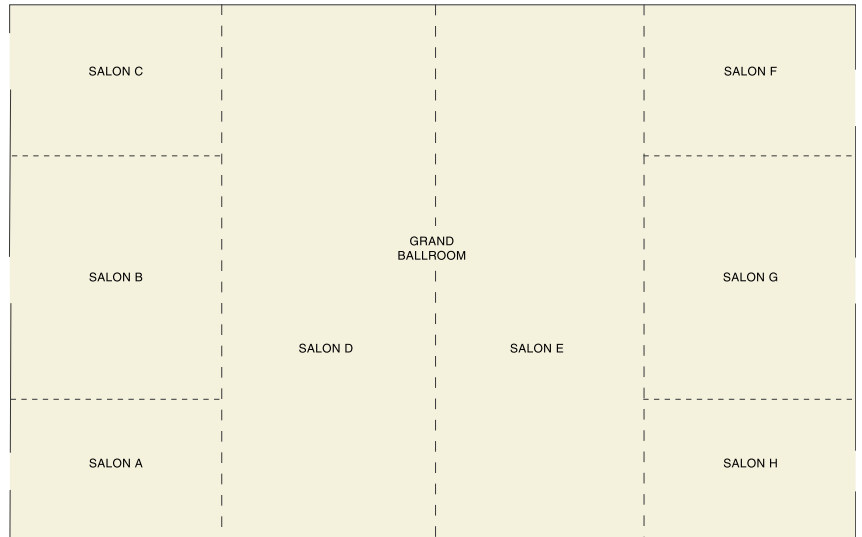

Hyatt Regency Long Island

DIRECTIONS

From LaGuardia Airport:

Grand Central Parkway East to Northern Parkway to Long Island Expressway (495) East to Exit 57 (Veterans Memorial Highway). Turn left at the light onto Motor Parkway. Continue on Motor Parkway and the hotel is on the left.

CONVENTION LEVEL

PREFUNCTION

LOBBY LEVEL